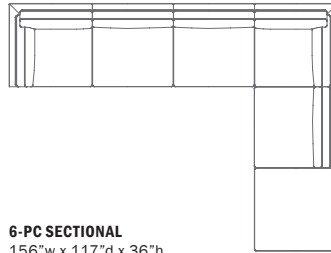

### CLASSIC OTTOMAN

39" w x 39" d x 20" h  
COM 6 yds, COL 77 sqft

### COMMON SECTIONAL CONFIGURATIONS

### 4-PC SECTIONAL

117" w x 78" d x 36" h  
COM 35.5 yds, 458 sqft  
◦ 2x corner chairs  
◦ 1x armless chair  
◦ 1x ottoman

### 5-PC SECTIONAL

117" w x 117" d x 36" h  
COM 44 yds, 565 sqft  
◦ 2x corner chairs  
◦ 2x armless chair  
◦ 1x ottoman