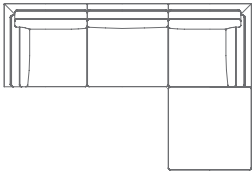

### CLASSIC CORNER CHAIR

39" w x 39" d x 36" h  
seat width: 25"; seat depth: 25"  
seat height: 20"; arm height: 36"  
COM 10.5 yds, COL 137 sqft

### CLASSIC ARMLESS CHAIR

39" w x 39" d x 36" h  
seat width: 39"; seat depth: 25"  
seat height: 20"  
COM 8.5 yds, COL 107 sqft

### CLASSIC OTTOMAN

39" w x 39" d x 20" h  
COM 6 yds, COL 77 sqft

### 4-PC SECTIONAL

117" w x 78" d x 36" h  
COM 35.5 yds, 458 sqft  
◦ 2x corner chairs  
◦ 1x armless chair  
◦ 1x ottoman