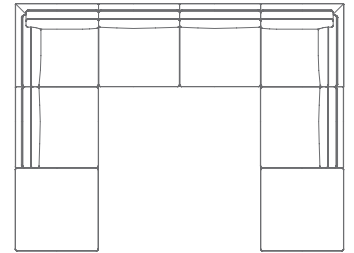

### CLASSIC CORNER CHAIR

39" w x 39" d x 36" h  
seat width: 25"; seat depth: 25"  
seat height: 20"; arm height: 36"  
COM 10.5 yds, COL 137 sqft

### 4-PC SECTIONAL

117" w x 78" d x 36" h  
COM 35.5 yds, 458 sqft  
◦ 2x corner chairs  
◦ 1x armless chair  
◦ 1x ottoman

### 5-PC SECTIONAL

117" w x 117" d x 36" h  
COM 44 yds, 565 sqft  
◦ 2x corner chairs  
◦ 2x armless chair  
◦ 1x ottoman

### 6-PC SECTIONAL

156" w x 117" d x 36" h  
COM 52.5 yds, 672 sqft  
◦ 2x corner chairs  
◦ 3x armless chair  
◦ 1x ottoman