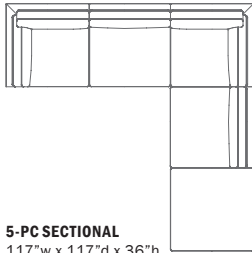

### CLASSIC CORNER CHAIR

39" w x 39" d x 36" h  
seat width: 25"; seat depth: 25"  
seat height: 20"; arm height: 36"  
COM 10.5 yds, COL 137 sqft

### CLASSIC ARMLESS CHAIR

39" w x 39" d x 36" h  
seat width: 39"; seat depth: 25"  
seat height: 20"  
COM 8.5 yds, COL 107 sqft

### CLASSIC OTTOMAN

39" w x 39" d x 20" h  
COM 6 yds, COL 77 sqft

### 4-PC SECTIONAL

117" w x 78" d x 36" h  
COM 35.5 yds, 458 sqft  
◦ 2x corner chairs  
◦ 1x armless chair  
◦ 1x ottoman